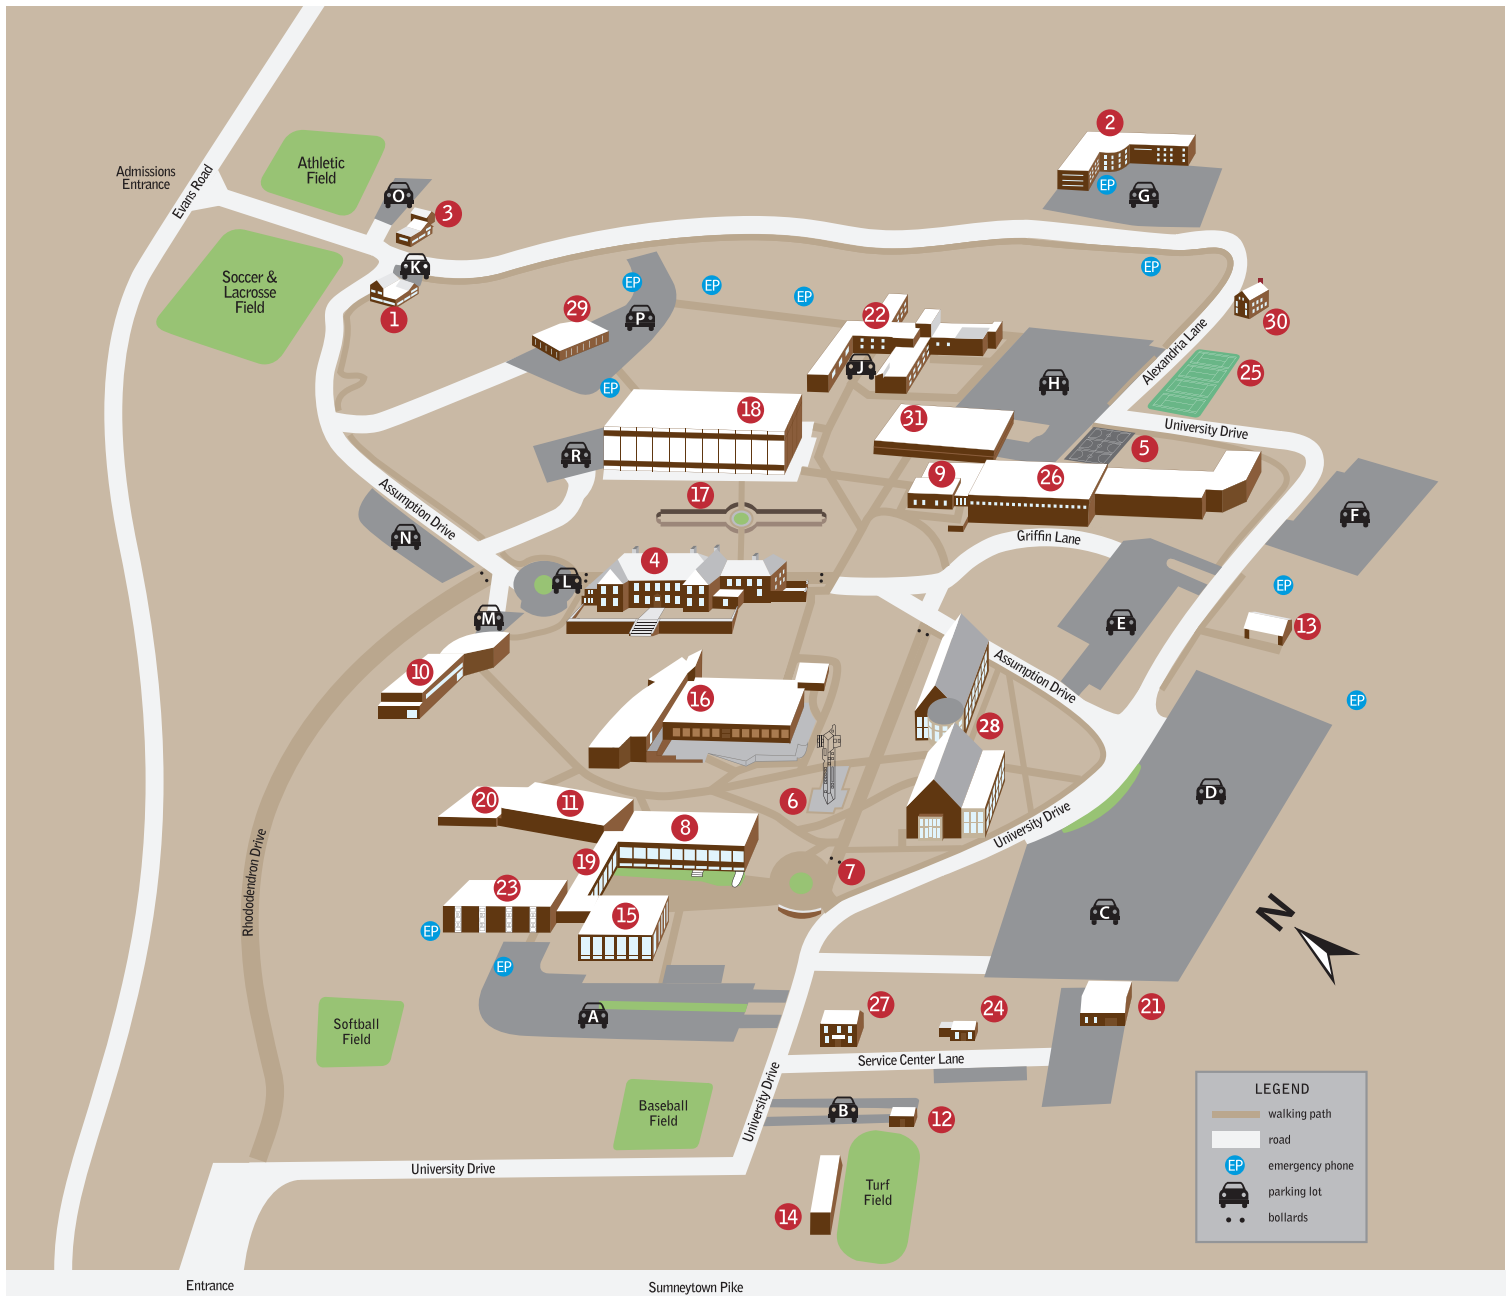

## Campus Map

<b>BUILDING</b>	<b>ADDRESS</b>
1 Admissions House	900 Assumption Dr.
2 Alexandria Hall	510 Alexandria Dr.
3 Art Studio	910 Assumption Dr.
4 Assumption Hall	600 Assumption Dr.
5 Basketball Courts	
6 Bell Tower	
7 Campbell Circle	
8 Campbell Hall	220 University Dr.
9 Campus Store	
10 Connelly Faculty Center	700 Assumption Dr.
11 Fatima Hall	230 University Dr.
12 Fieldhouse	20 University Dr.
13 Genuardi Pavilion	310 University Dr.
14 Grandstand/Concessions	10 University Dr.
15 Julia Ball Auditorium	200 University Dr.
16 Keiss Library	250 University Dr.
17 Lady Garden	
18 Maguire Hall	800 Assumption Dr.
19 McAuley Center	
20 Mercy Hall	240 University Dr.
21 Plant Services	120 Service Center Ln.
22 Residence Hall Complex (Loyola, Siena, St. Brigid)	440 University Dr.
23 St. Bernard Hall	210 University Dr.
24 Tabor House	110 Service Center Ln.
25 Tennis Courts	
26 The Griffin Complex	400 University Dr.
27 Transfiguration Convent	100 Service Center Ln.
28 University Hall	300 University Dr.
29 Valie Genuardi Hobbit House	810 Assumption Dr.
30 Visitation House	500 Alexandria Dr.
31 Waldron Center	410 University Dr.
<b>PARKING LOT</b>	<b>ADDRESS</b>
LOT A	201 University Dr.
LOT B	20 University Dr.
LOT C	251 University Dr.
LOT D	301 University Dr.
LOT E	301 Assumption Dr.
LOT F	401 University Dr.
LOT G	510 Alexandria Dr.
LOT H	401 Alexandria Dr.
LOT J	441 Assumption Dr.
LOT K	900 Assumption Dr.
LOT L	601 Assumption Dr.
LOT M	700 Assumption Dr.
LOT N	751 Assumption Dr.
LOT O	910 Assumption Dr.
LOT P	810 Assumption Dr.
LOT R	800 Assumption Dr.

### **PARKING INFORMATION:**

**Commuter Students**  
Lots C D F H P

**Upper Classmen Resident Students Only**  
Lots G H P

**Visitors**  
Lots B C D F O K

**Handicap Parking**  
Available in all lots except C D O

**First-Year Students**  
Lot P & East Campus

**Faculty/Staff**  
Lots A E L M N R

**Athletic Events**  
Lots A C D