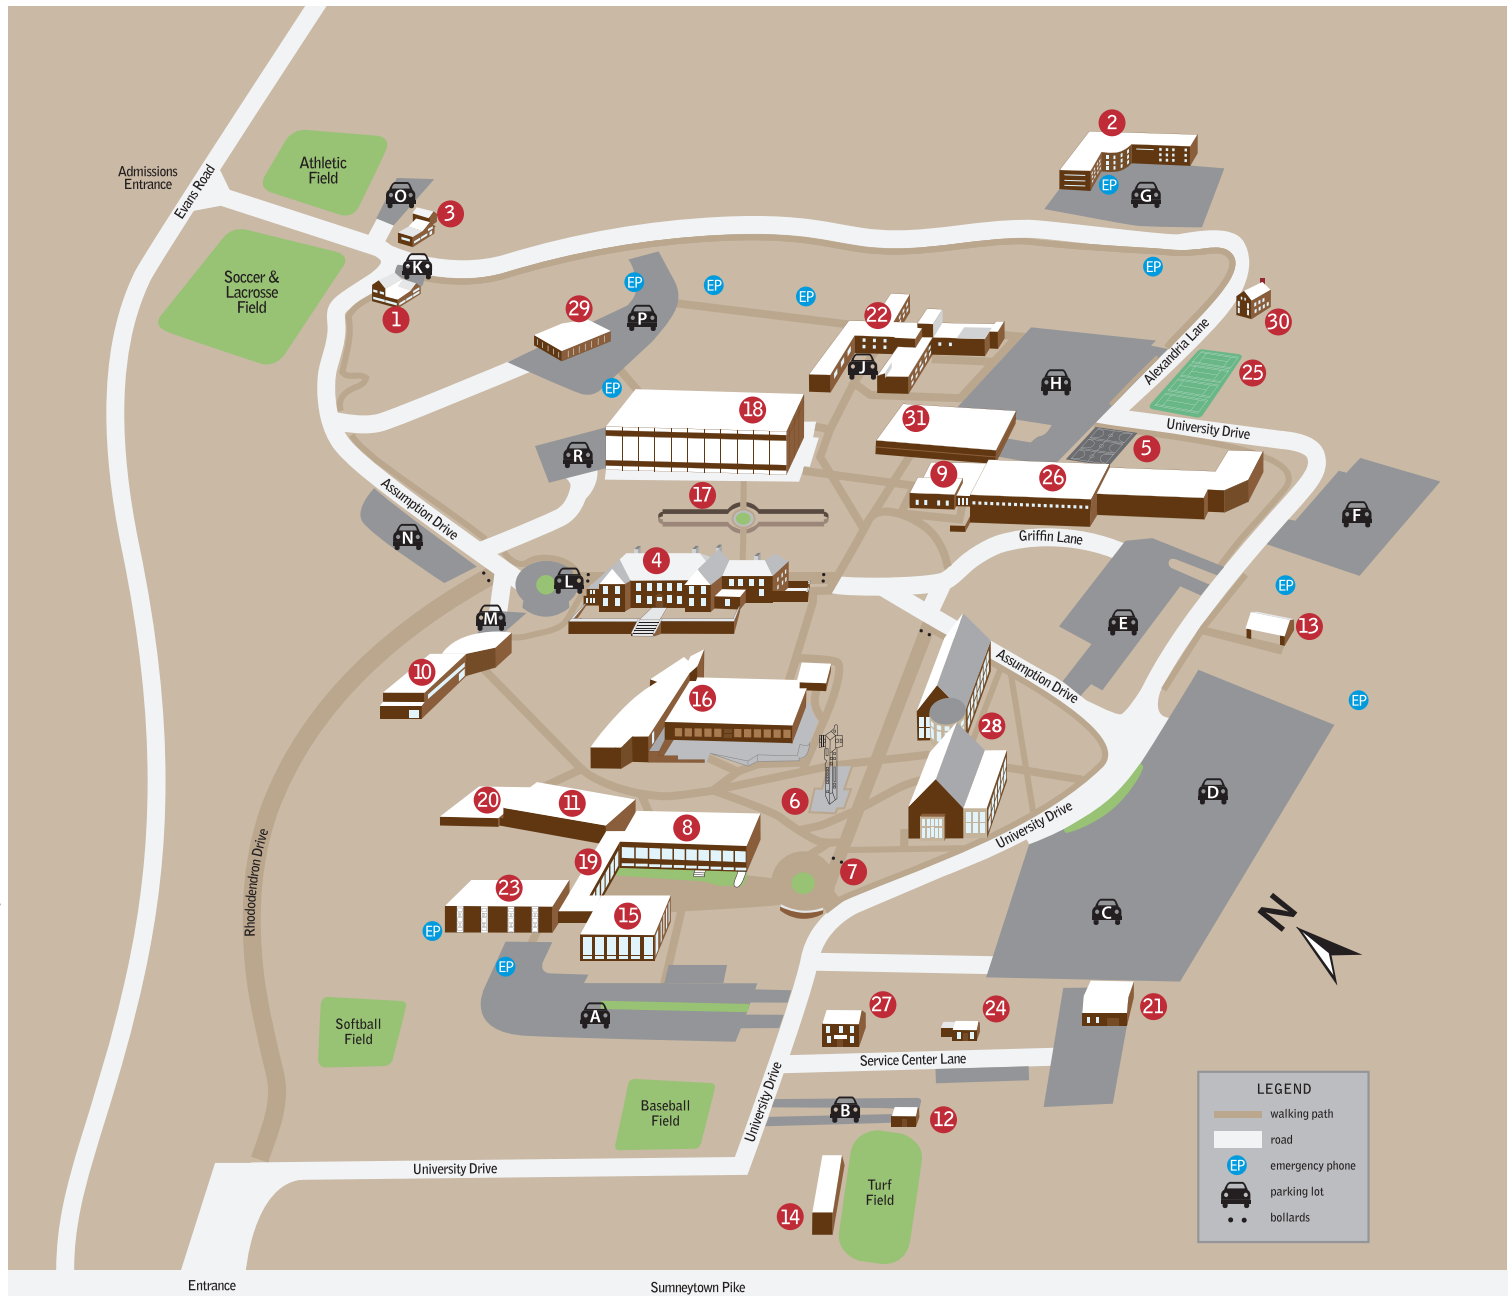

Gwynedd Mercy University

Campus Map

BUILDING

BUILDING	ADDRESS
1	Admissions House 900 Assumption Dr.
2	Alexandria Hall 510 Alexandria Dr.
3	Art Studio 910 Assumption Dr.
4	Assumption Hall 600 Assumption Dr.
5	Basketball Courts
6	Bell Tower
7	Campbell Circle
8	Campbell Hall 220 University Dr.
9	Campus Store
10	Connelly Faculty Center 700 Assumption Dr.
11	Fatima Hall 230 University Dr.
12	Fieldhouse 20 University Dr.
13	Genuardi Pavilion 310 University Dr.
14	Grandstand/Concessions 10 University Dr.
15	Julia Ball Auditorium 200 University Dr.
16	Keiss Library 250 University Dr.
17	Lady Garden
18	Maguire Hall 800 Assumption Dr.
19	McAuley Center
20	Mercy Hall 240 University Dr.
21	Plant Services 120 Service Center Ln.
22	Residence Hall Complex (Loyola, Siena, St. Brigid) 440 University Dr.
23	St. Bernard Hall 210 University Dr.
24	Tabor House 110 Service Center Ln.
25	Tennis Courts
26	The Griffin Complex 400 University Dr.
27	Transfiguration Convent 100 Service Center Ln.
28	University Hall 300 University Dr.
29	Valie Genuardi Hobbit House 810 Assumption Dr.
30	Visitation House 500 Alexandria Dr.
31	Waldron Center 410 University Dr.

PARKING LOT

PARKING LOT	ADDRESS
LOT A	201 University Dr.
LOT B	20 University Dr.
LOT C	251 University Dr.
LOT D	301 University Dr.
LOT E	301 Assumption Dr.
LOT F	401 University Dr.
LOT G	510 Alexandria Dr.
LOT H	401 Alexandria Dr.
LOT J	441 Assumption Dr.
LOT K	900 Assumption Dr.
LOT L	601 Assumption Dr.
LOT M	700 Assumption Dr.
LOT N	751 Assumption Dr.
LOT O	910 Assumption Dr.
LOT P	810 Assumption Dr.
LOT R	800 Assumption Dr.

PARKING INFORMATION:

Commuter Students
Lots C D F O

Upper Classmen Resident Students Only
Lots G H

Visitors
Lots B C D F O K

Handicap Parking
Available in all lots except C D O

First-Year Students
Lot P

Faculty/Staff
Lots A E L M N R

Athletic Events
Lots A C D